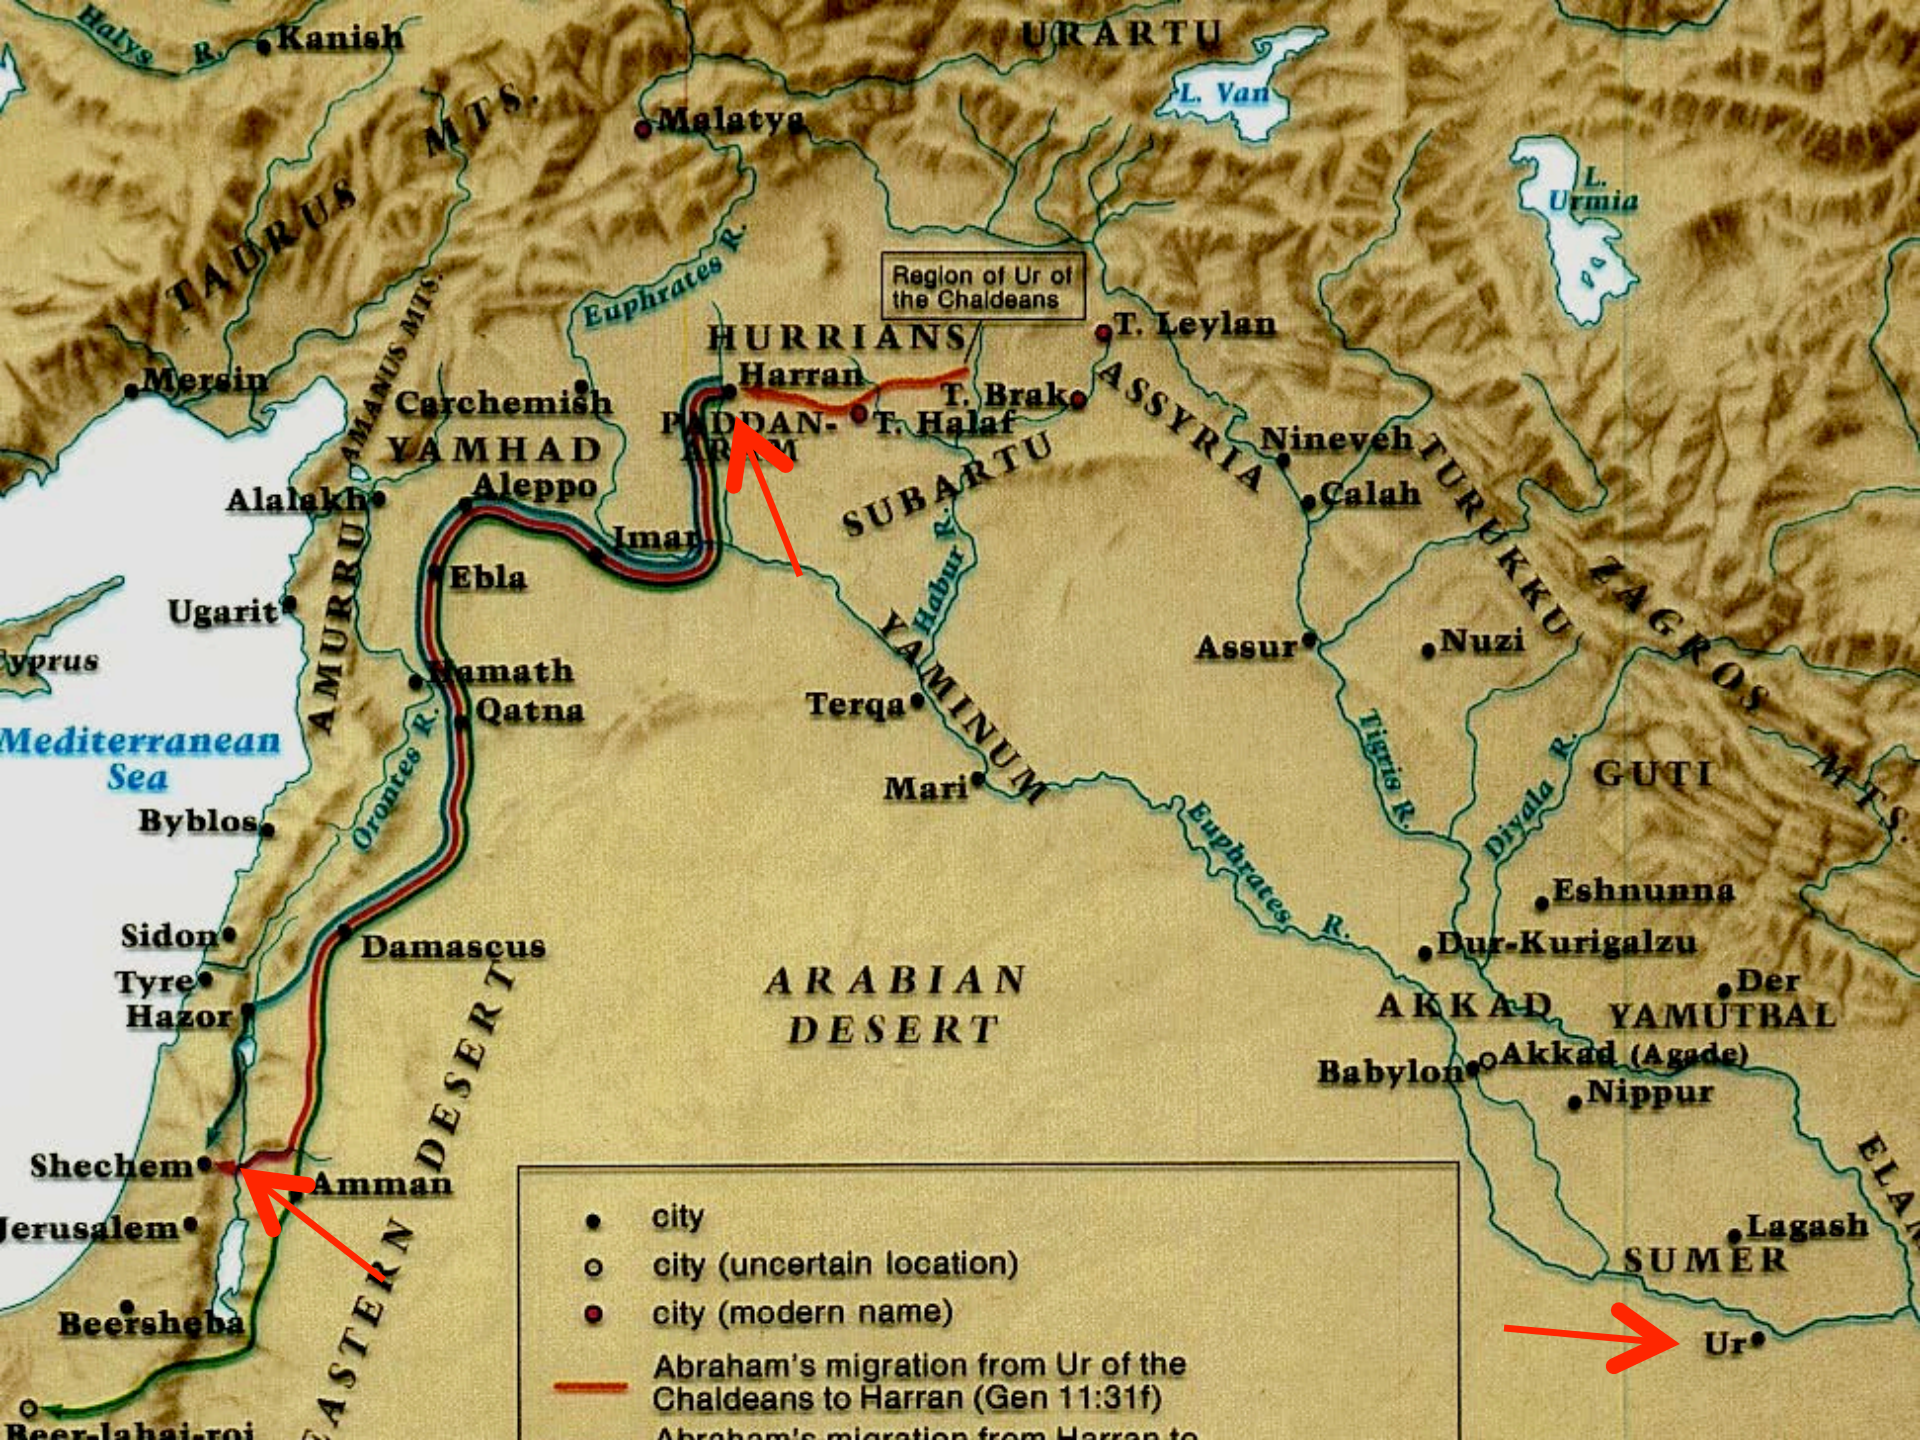

SCATTERING

FLOOD

FALL

CREATION

WORLD

HISTORY

An aerial photograph of a river delta, likely the Nile, showing a large body of water branching into several smaller channels. The land is a mix of green and brown, indicating different vegetation and soil types. The title 'HISTORICAL GEOGRAPHY' is overlaid in large, bold, cyan letters with a thin cyan underline.

- ✓ Egypt
- ✓ Hittite
- ✓ Philistine
- ✓ Assyria
- ✓ Babylon
- ✓ Medo-Persia
- ✓ Greece
- ✓ Roman
- ✓ Others

Greece
Rome

Hittite

Assyria

Babylon

Philistine

Egypt

Israel

Abraham (175)

Isaac (180)

Noah

Leaves Haran

21 | 00

20 | 00

19 | 00

18 | 00

2135

2060

2036

1774

Region of Ur of the Chaldeans

- city
- city (uncertain location)
- city (modern name)
- Abraham's migration from Ur of the Chaldeans to Harran (Gen 11:31f)
- Abraham's migration from Harran to