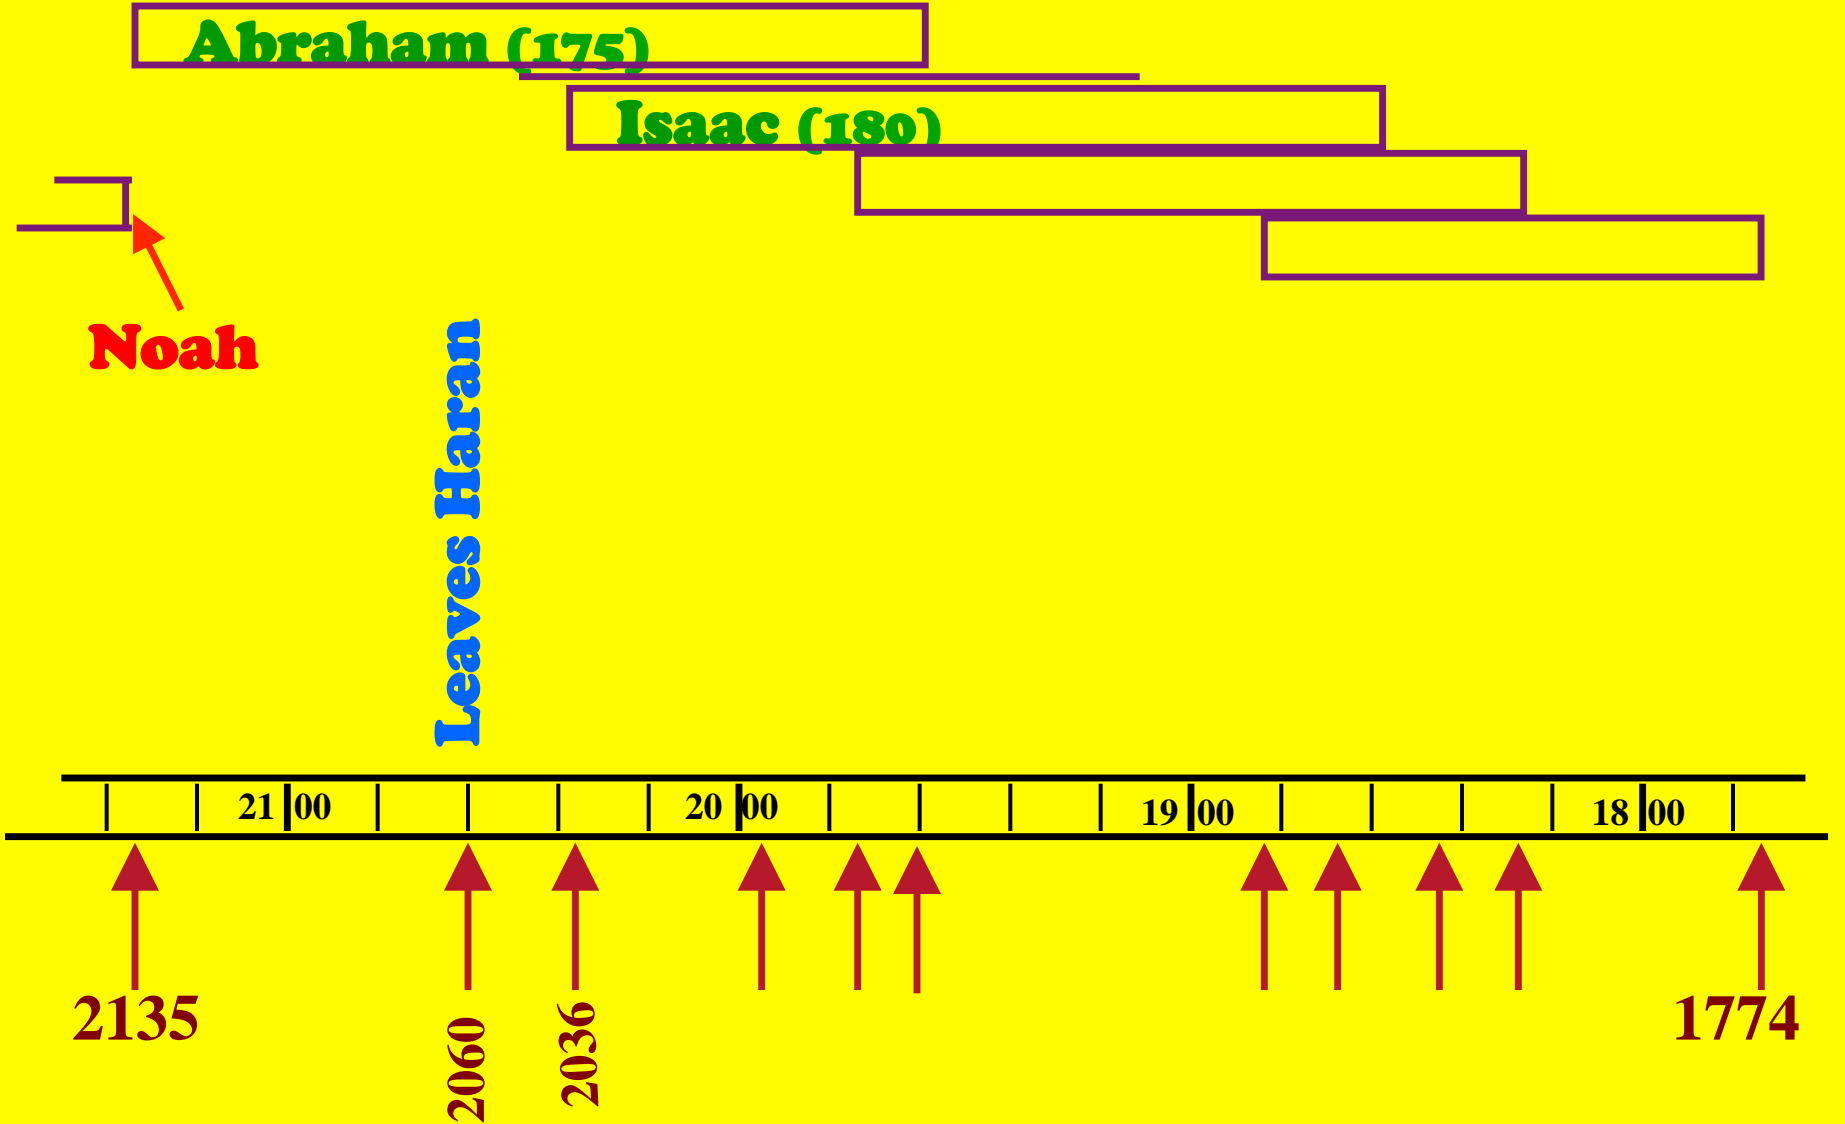

PATRIARCH CHRONOLOGY

Abraham (175)

Isaac (180)

Noah

Leaves Haran

21 | 00

20 | 00

19 | 00

18 | 00

2135

2060

2036

1774