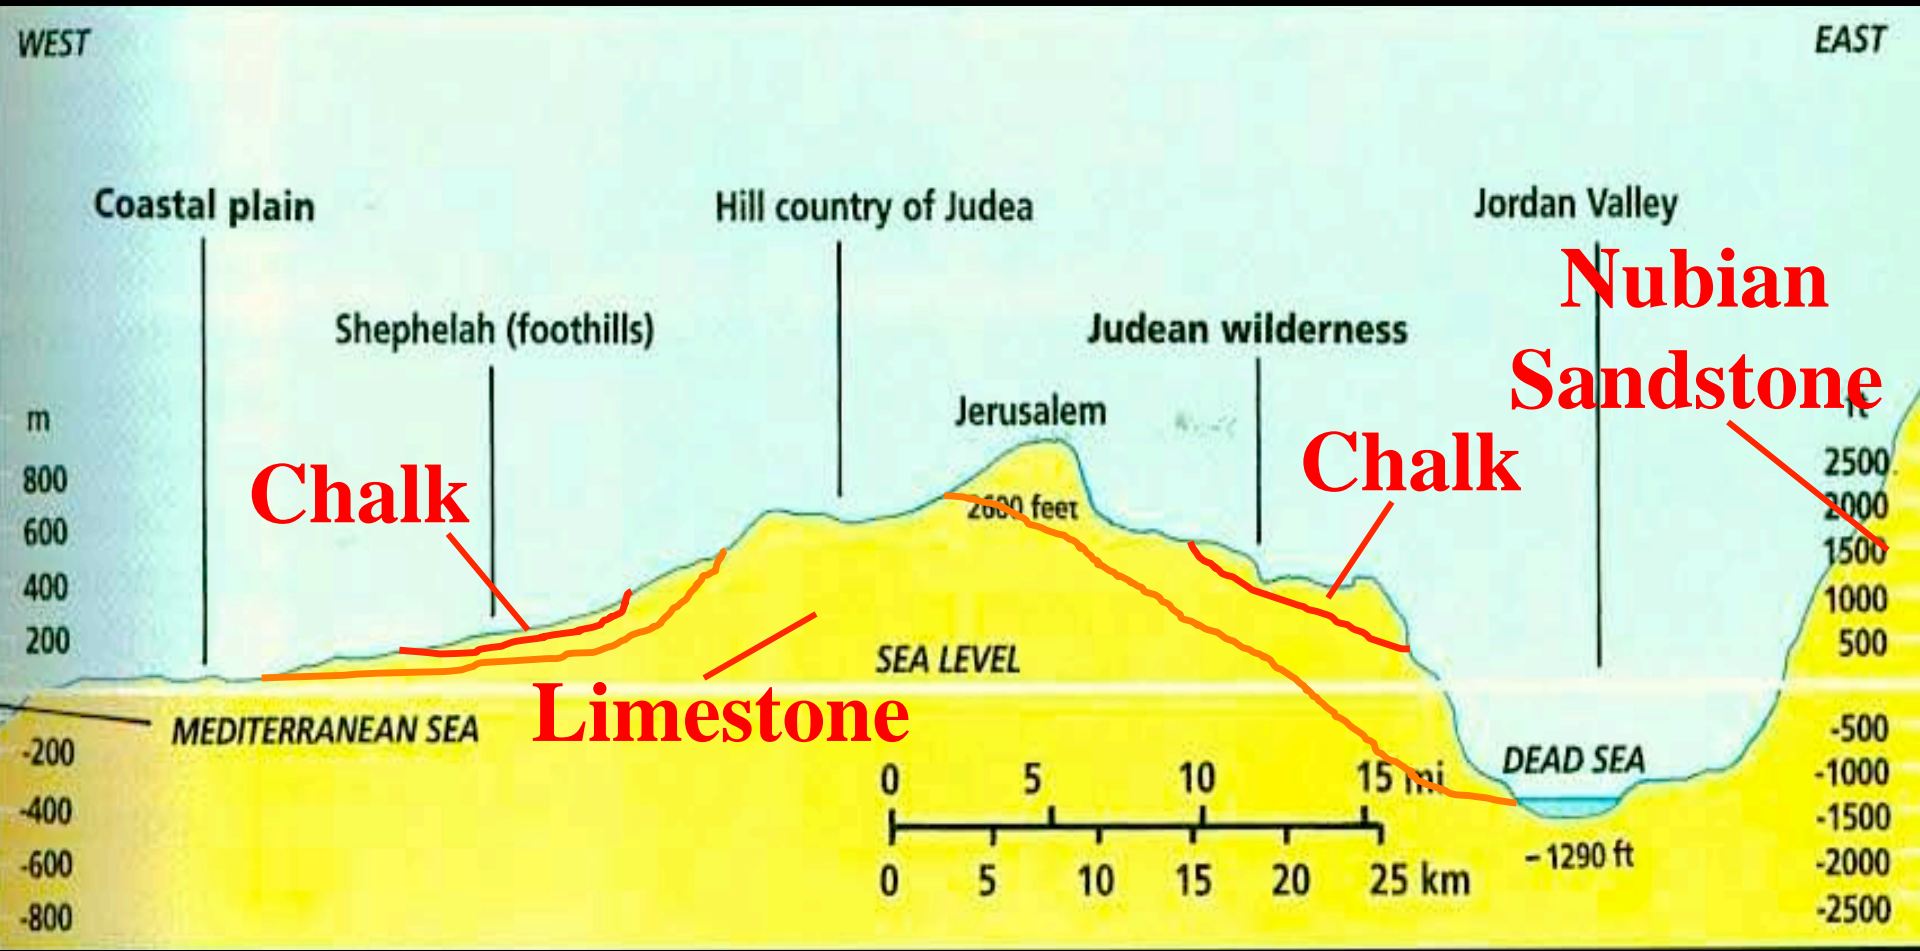

Chalk

Limestone

Chalk

Nubian Sandstone