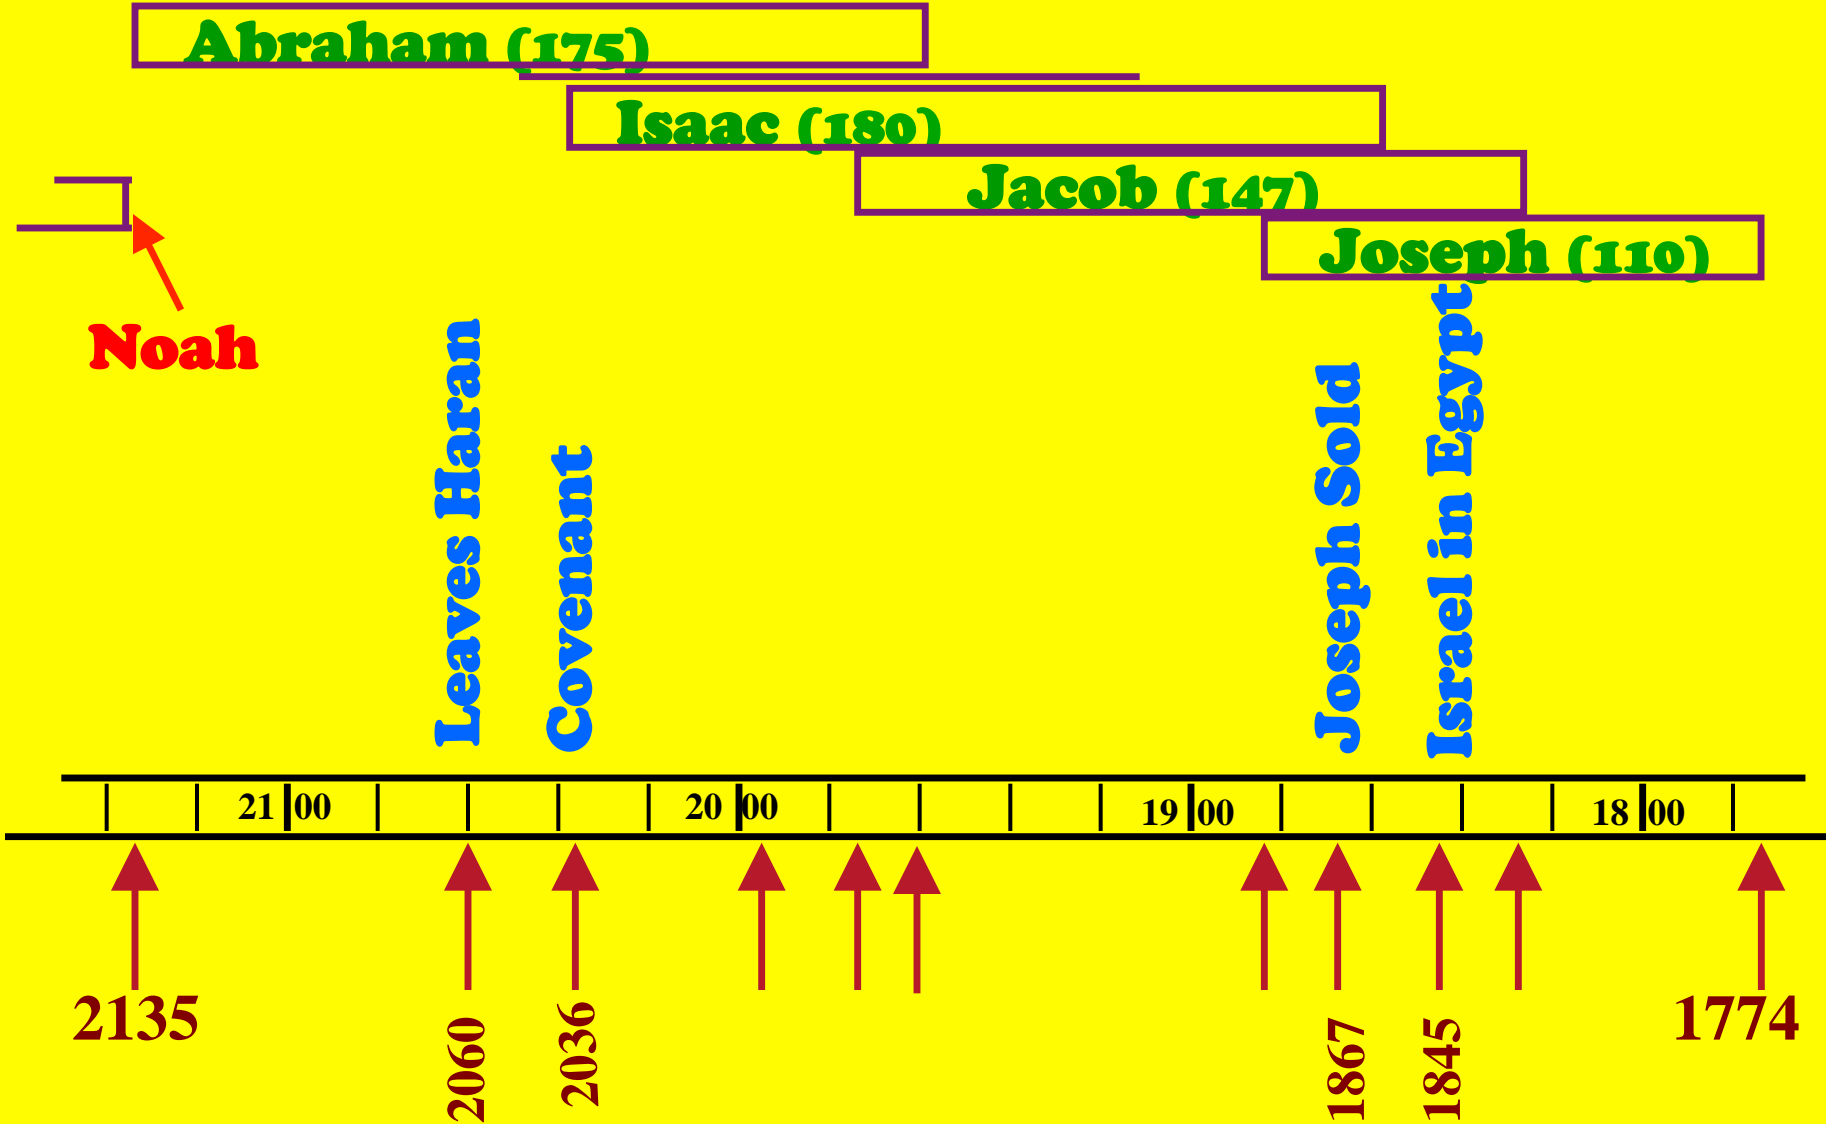

NGC4414

PATRIARCHAL HISTORY

- **Abraham - 12-25**
 - **Isaac - 25-26**
 - **Jacob - 27-36**
 - **Joseph - 37-50**
- 

PATRIARCH CHRONOLOGY

Abraham (175)

Isaac (180)

Jacob (147)

Joseph (110)

Noah

Leaves Haran

Covenant

Joseph Sold

Israel in Egypt

21 | 00

20 | 00

19 | 00

18 | 00

2135

2060

2036

1867

1845

1774

BIBLICAL

- I. Primeval History - Gen 1-11
- II. Patriarchal History - Gen 12-50
- III. Emergence of Israel - Ex-Jdg

EMERGENCE OF ISRAEL

A. Formation - Ex-Deut

The Exodus

- ➔ Traditional route of the Exodus
- ➔ Unsuccessful invasion of Canaan
- Trade routes